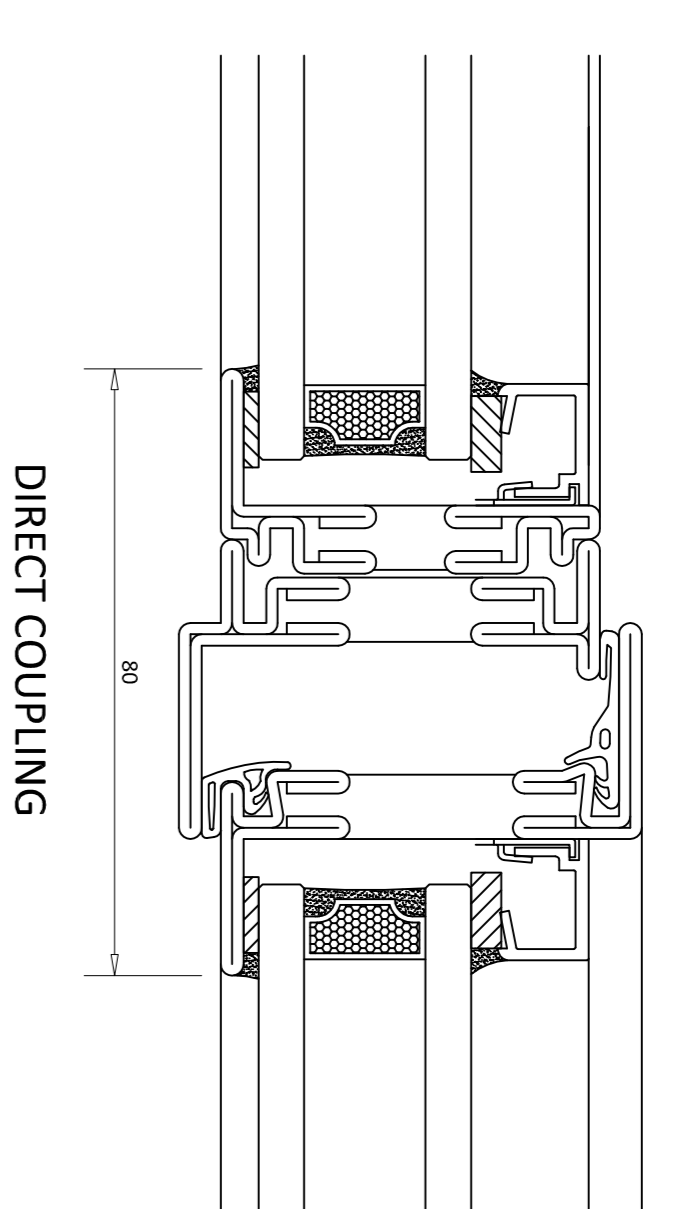

TYPICAL JAMB DETAILS

TYPICAL COUPLING DETAILS

TYPICAL GLAZING BAR DETAILS

GLAZING DETAILS

TYPICAL MEETING RAIL DETAILS

TYPICAL FIXING DETAIL

CRITTALL®

T60 THERMAL BREAK WINDOW FRAME PROFILES

REF: T60 04/19