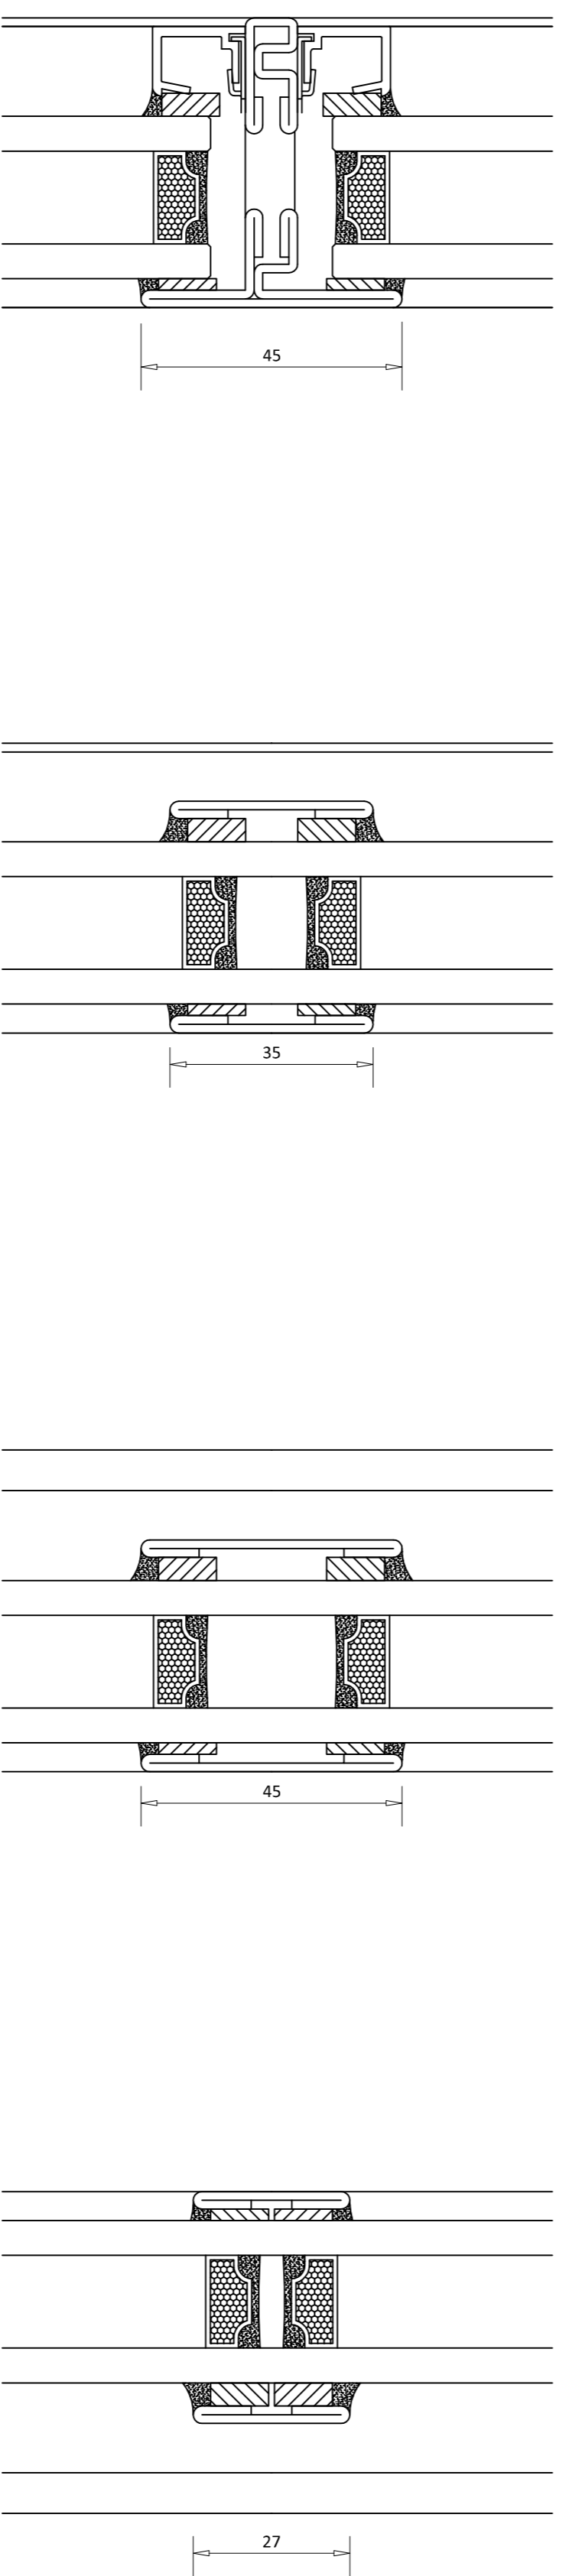

TYPICAL JAMB DETAILS

TYPICAL COUPLING DETAILS

TYPICAL GLAZING BAR DETAILS

GLAZING DETAILS

TYPICAL MEETING RAIL DETAILS

TYPICAL FIXING DETAIL

CRITTALL®

T60 THERMAL BREAK WINDOW FRAME PROFILES

REF: T60 04/19