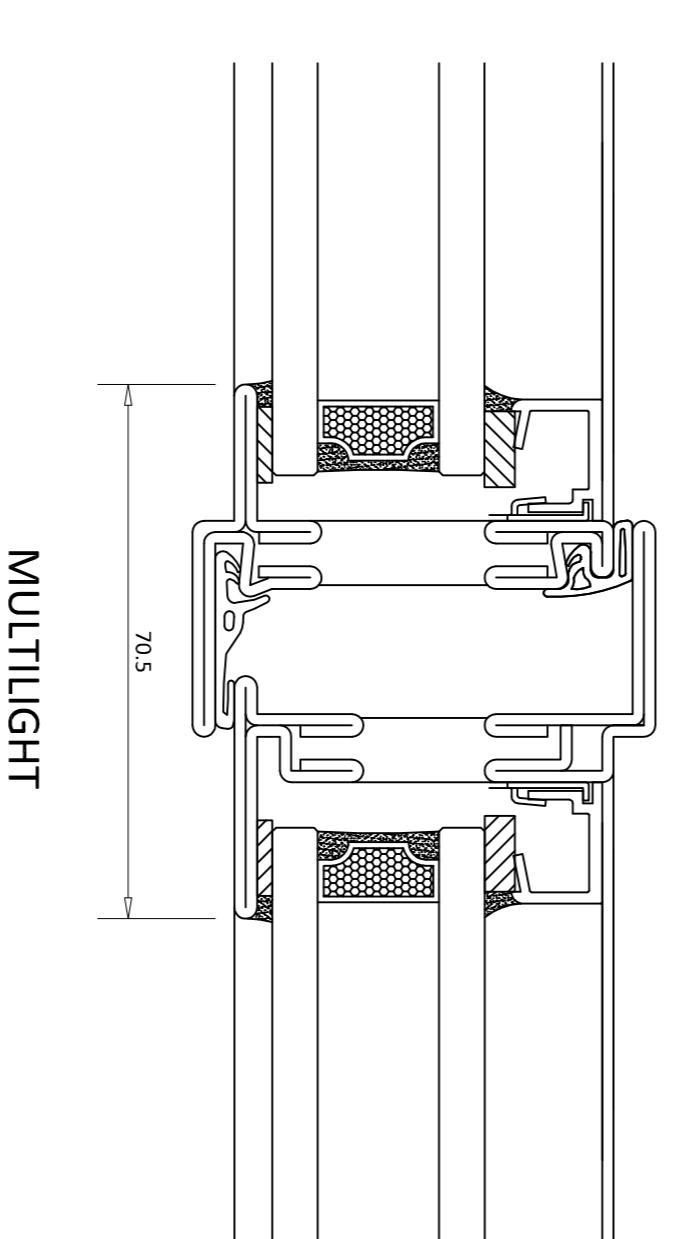

TYPICAL JAMB DETAILS

TYPICAL COUPLING DETAILS

TYPICAL GLAZING BAR DETAILS

GLAZING DETAILS

TYPICAL MEETING RAIL DETAILS

TYPICAL FIXING DETAIL

CRITTALL®

T60 THERMAL BREAK WINDOW FRAME PROFILES

REF: T60 04/19