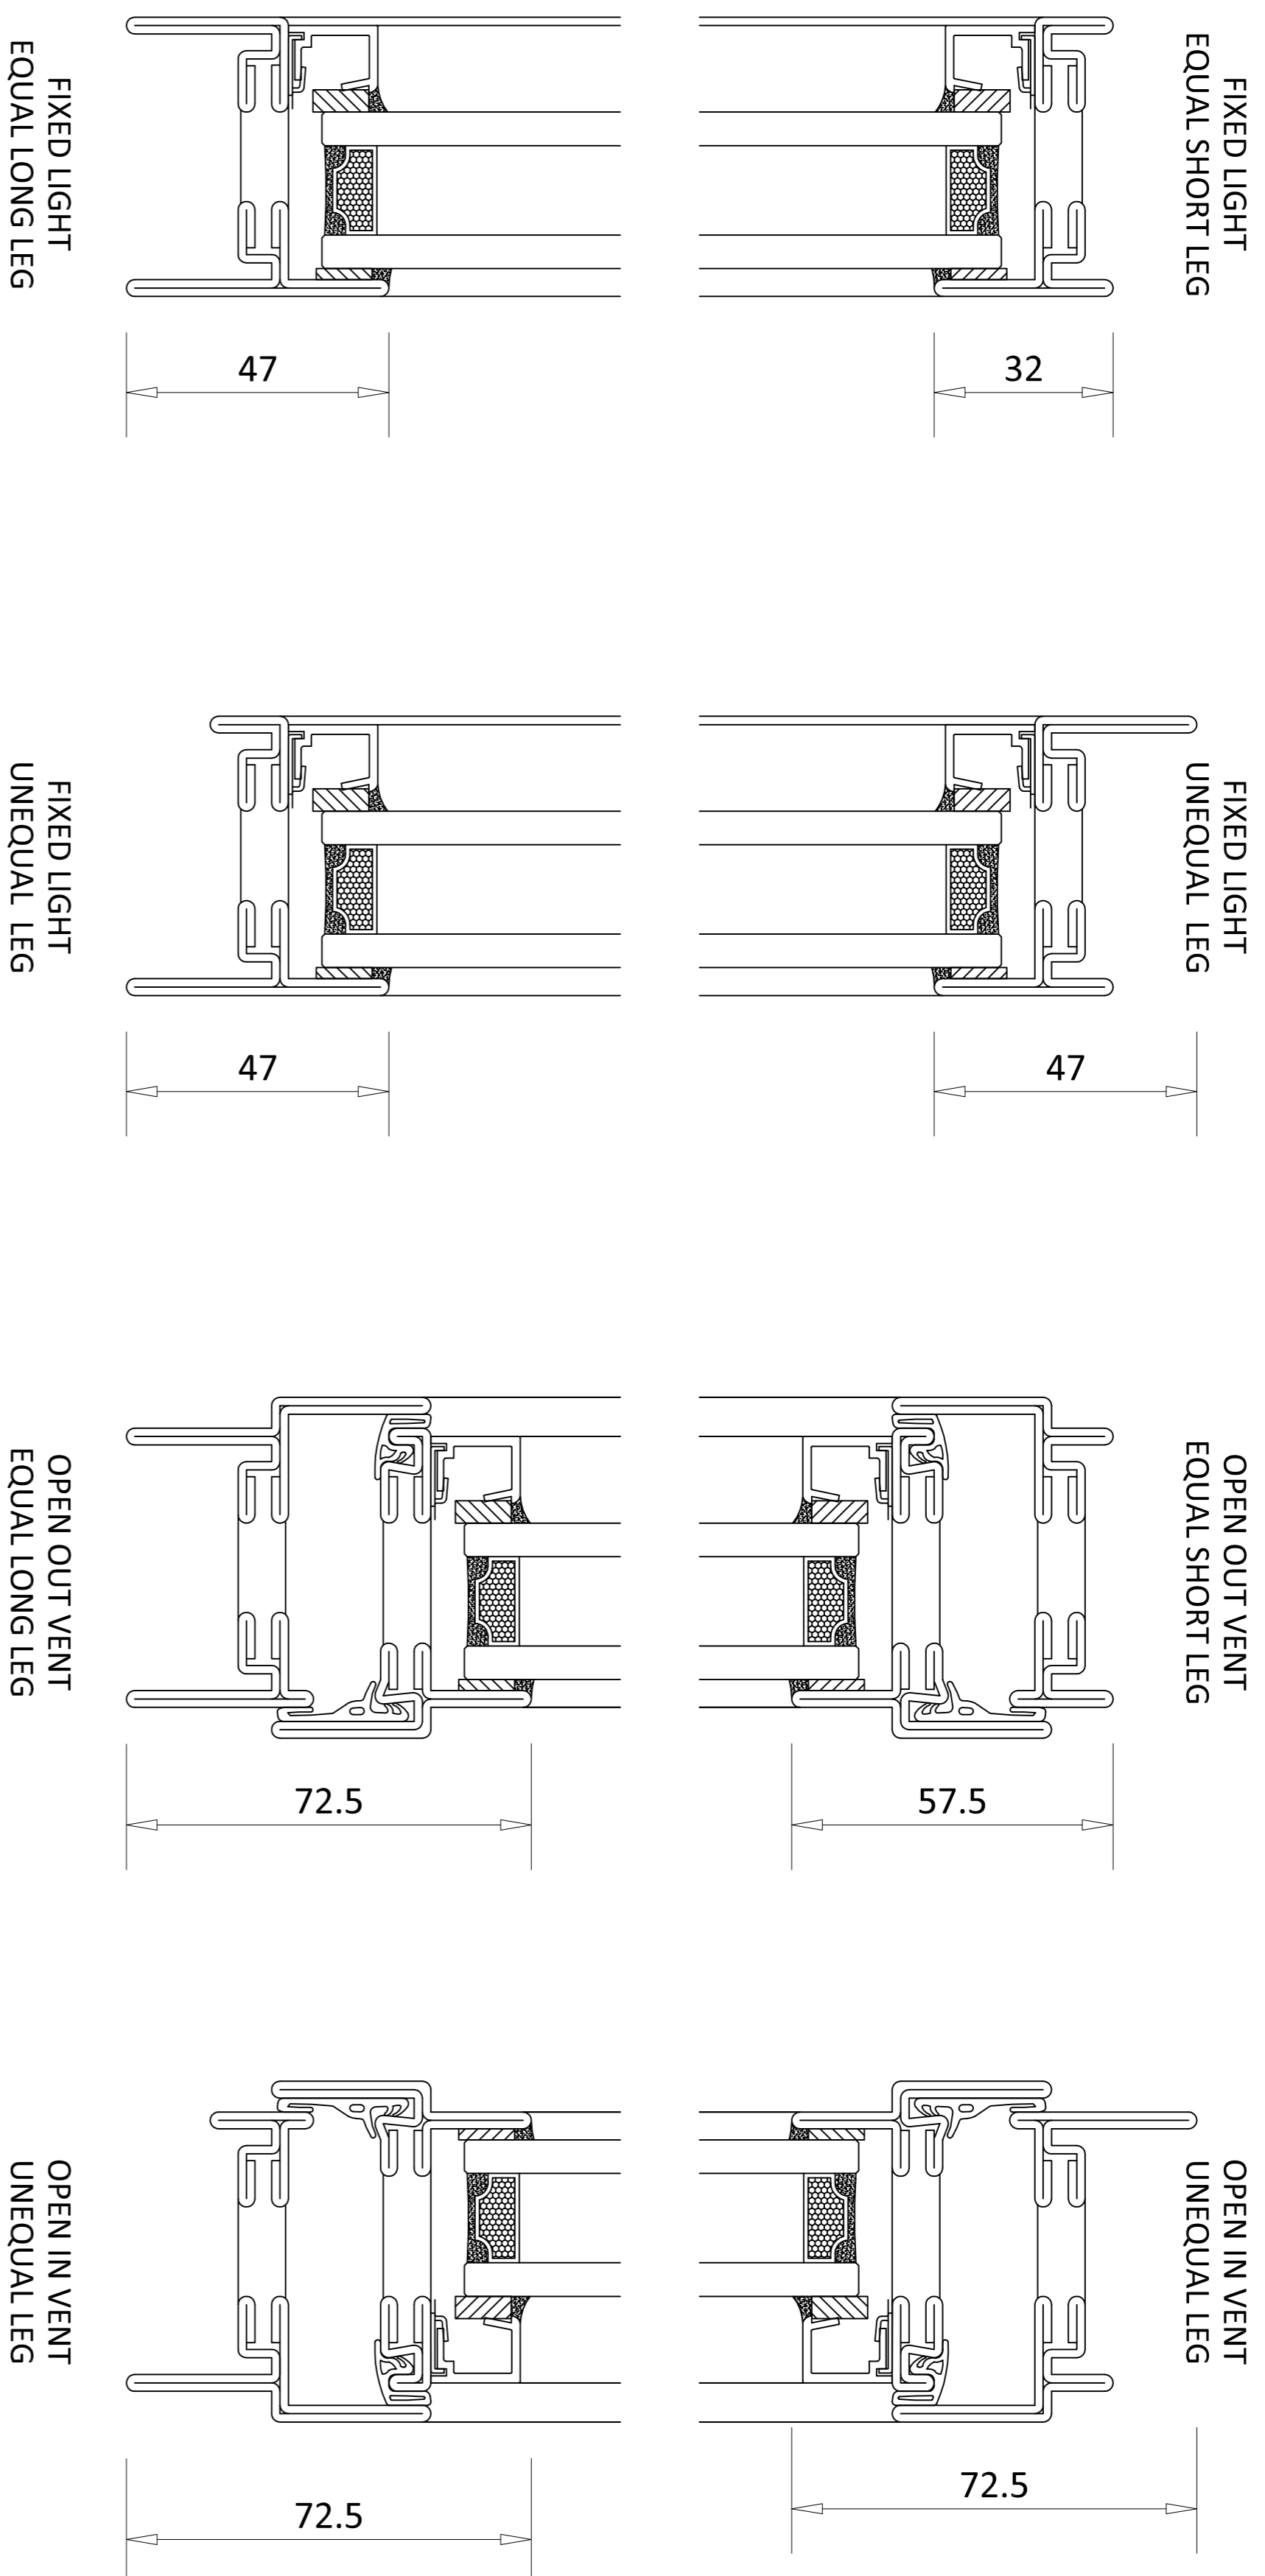

TYPICAL JAMB DETAILS

TYPICAL COUPLING DETAILS

TYPICAL GLAZING BAR DETAILS

GLAZING DETAILS

TYPICAL MEETING RAIL DETAILS

TYPICAL FIXING DETAIL

CRITTALL®

T60 THERMAL BREAK WINDOW FRAME PROFILES

REF: T60 04/19