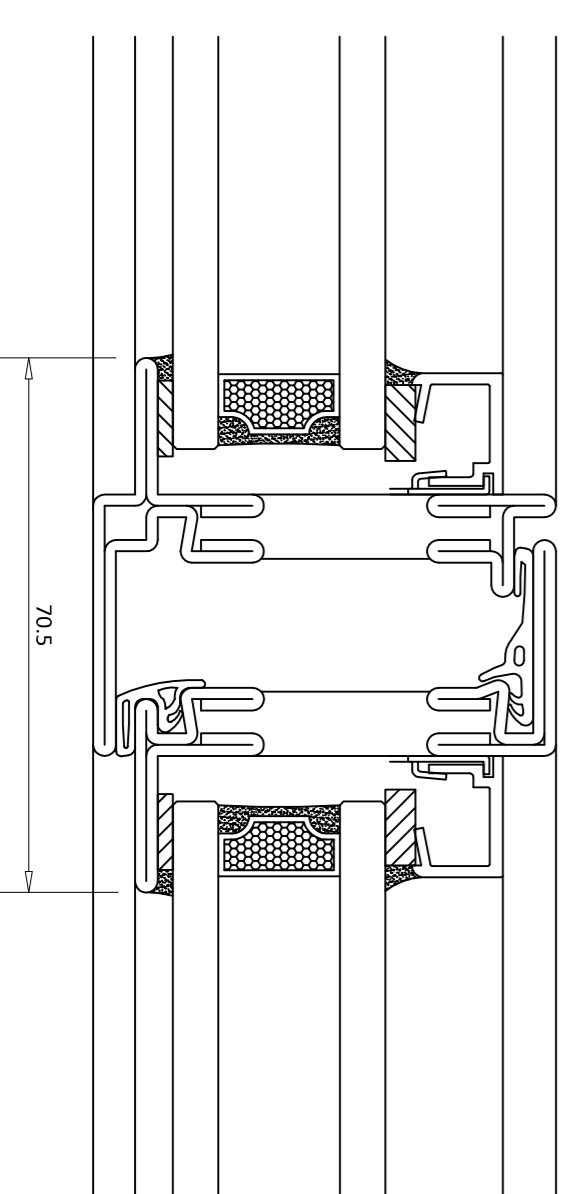

TYPICAL JAMB DETAILS

TYPICAL COUPLING DETAILS

TYPICAL GLAZING BAR DETAILS

GLAZING DETAILS

TYPICAL MEETING RAIL DETAILS

TYPICAL FIXING DETAIL

CRITTALL®

T60 THERMAL BREAK WINDOW FRAME PROFILES

REF: T60 04/19