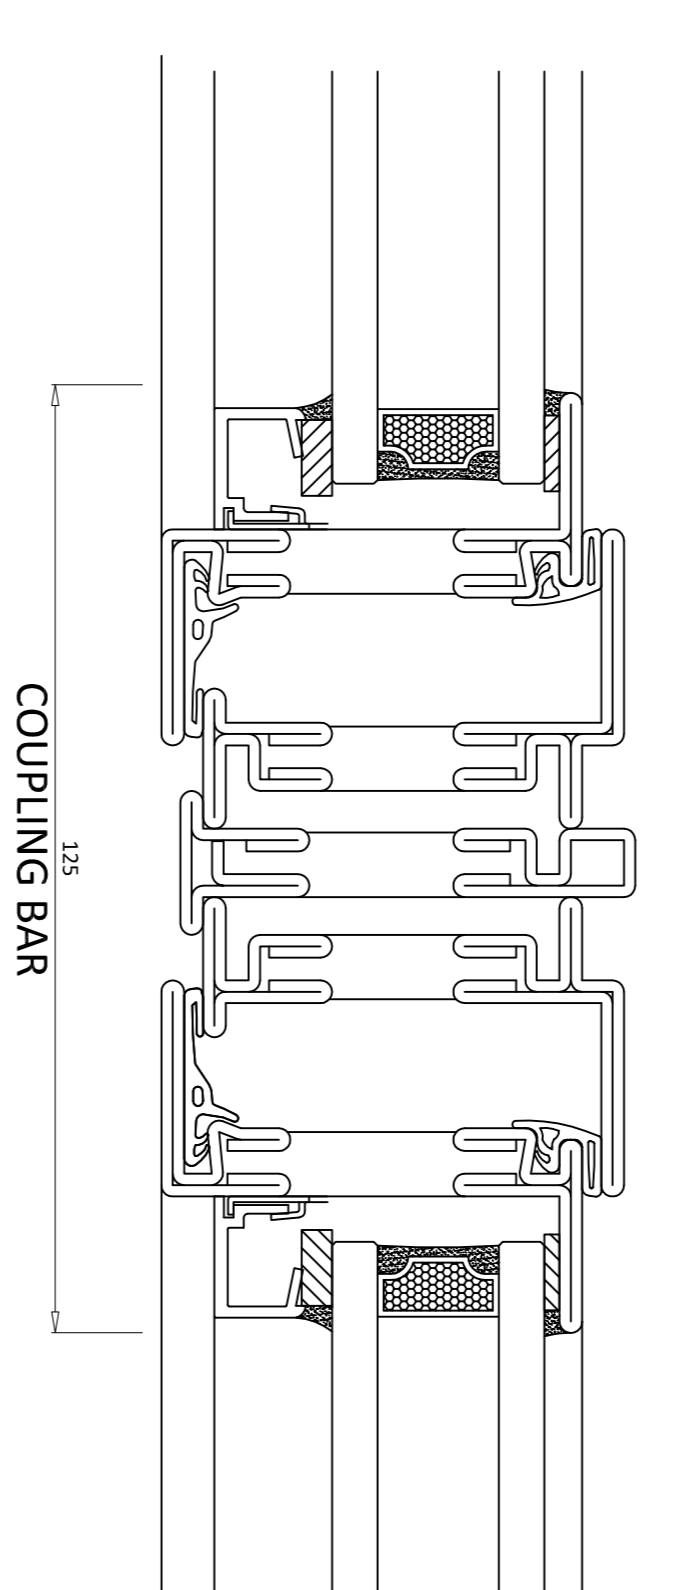

TYPICAL JAMB DETAILS

TYPICAL COUPLING DETAILS

TYPICAL GLAZING BAR DETAILS

GLAZING DETAILS

TYPICAL MEETING RAIL DETAILS

TYPICAL FIXING DETAIL

CRITTALL®

T60 THERMAL BREAK WINDOW FRAME PROFILES

REF: T60 04/19