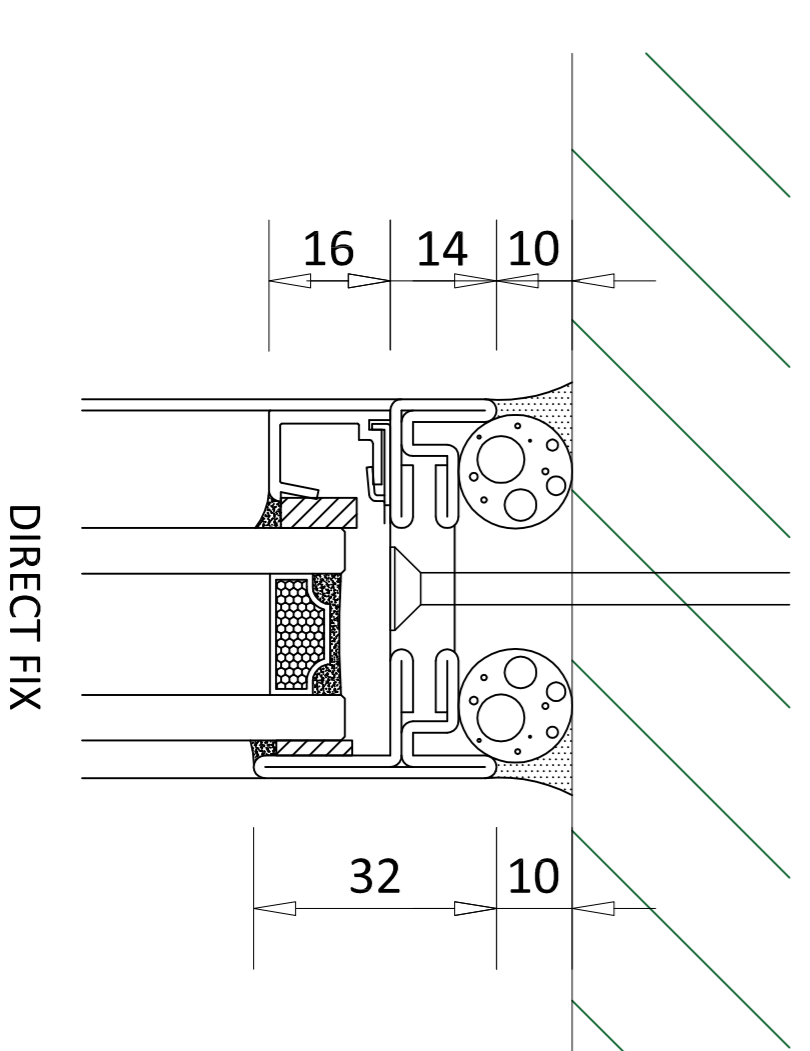

TYPICAL JAMB DETAILS

TYPICAL COUPLING DETAILS

TYPICAL GLAZING BAR DETAILS

GLAZING DETAILS

TYPICAL MEETING RAIL DETAILS

TYPICAL FIXING DETAIL

CRITTALL®

T60 THERMAL BREAK WINDOW FRAME PROFILES

REF: T60 04/19